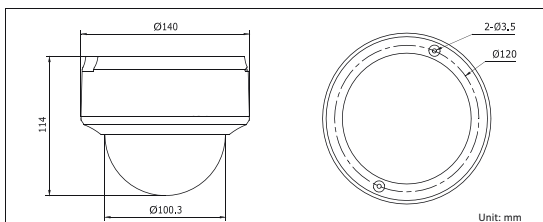

Dimensions

Order Codes

Vi-C5108

2Mpixel IP Dome Camera

Specification

Camera	
Image sensor	1/3" progressive scan CMOS
Minimum Illumination	0.5 lux@F1.2, AGC on, 0.1 lux@F1.2, AGC on, sens-up × 5 0 lux with IR on
Shutter	1/25s to 1/100,000s
Lens	2.7 ~ 9 mm @F1.2 Angle of view: 101° ~ 30.4°
Lens mount	Ø14
Angle Adjustment	Pan: 0° ~ 360°, tilt: 0° ~ 75°, rotation: 0°~ 360°
Day & Night	IR cut filter with auto switch
Compression	
Video compression	H.264 / MPEG4 / MJPEG
Bit rate	32 Kbps ~ 16 Mbps
Audio compression	G.711
Dual stream	Yes (different video compression)
Simultaneous users	6
Image	
Max image resolution	1600 × 1200
Frame rate	12.5 fps (1600 × 1200) 12.5 fps (1600 × 912) 25 fps (1280 × 960) 25 fps (1280 × 720)
Image settings	Saturation, brightness, contrast adjustable through client software or web browser
Network	
Network storage	NAS
Alarm trigger	Motion detection, network disconnect , IP address conflict, storage exception
Protocols	TCP/IP, HTTP, DHCP, DNS, DDNS, RTP/RTSP, PPPoE, SMTP, NTP (SNMP, HTTPS, SIP, FTP, SRTP, 802.1x, IPv6 optional)
Security	Password protection, watermark
Compatibility	ONVIF, PSIA, CGI
Interface	
Audio input	1-ch microphone input, 3.5 mm mini-jack
Audio output	1-ch 3.5 mm audio interface (line level, 600 Ω)
Communications interface	1 RJ45 10M / 100M ethernet port
Alarm input	2
Alarm output	2
Video output	1 Vp-p composite PAL output (75 Ω / RCA)
Local storage	Built-in SD/SDHC slot, up to 32 GB
Reset button	Yes
Physical & Environmental	
Operating temperature	-10°C ~ 60°C
Humidity	90% or less (non-condensing)
Power supply	12 VDC ± 10%, PoE (802.3af)
Power consumption	6W max
Impact protection	IEC60068-275Eh, 50J; EN50102, up to IK10
IR Range	10 - 20m
Dimensions	Ø140mm x 114mm
Weight	1.4kg